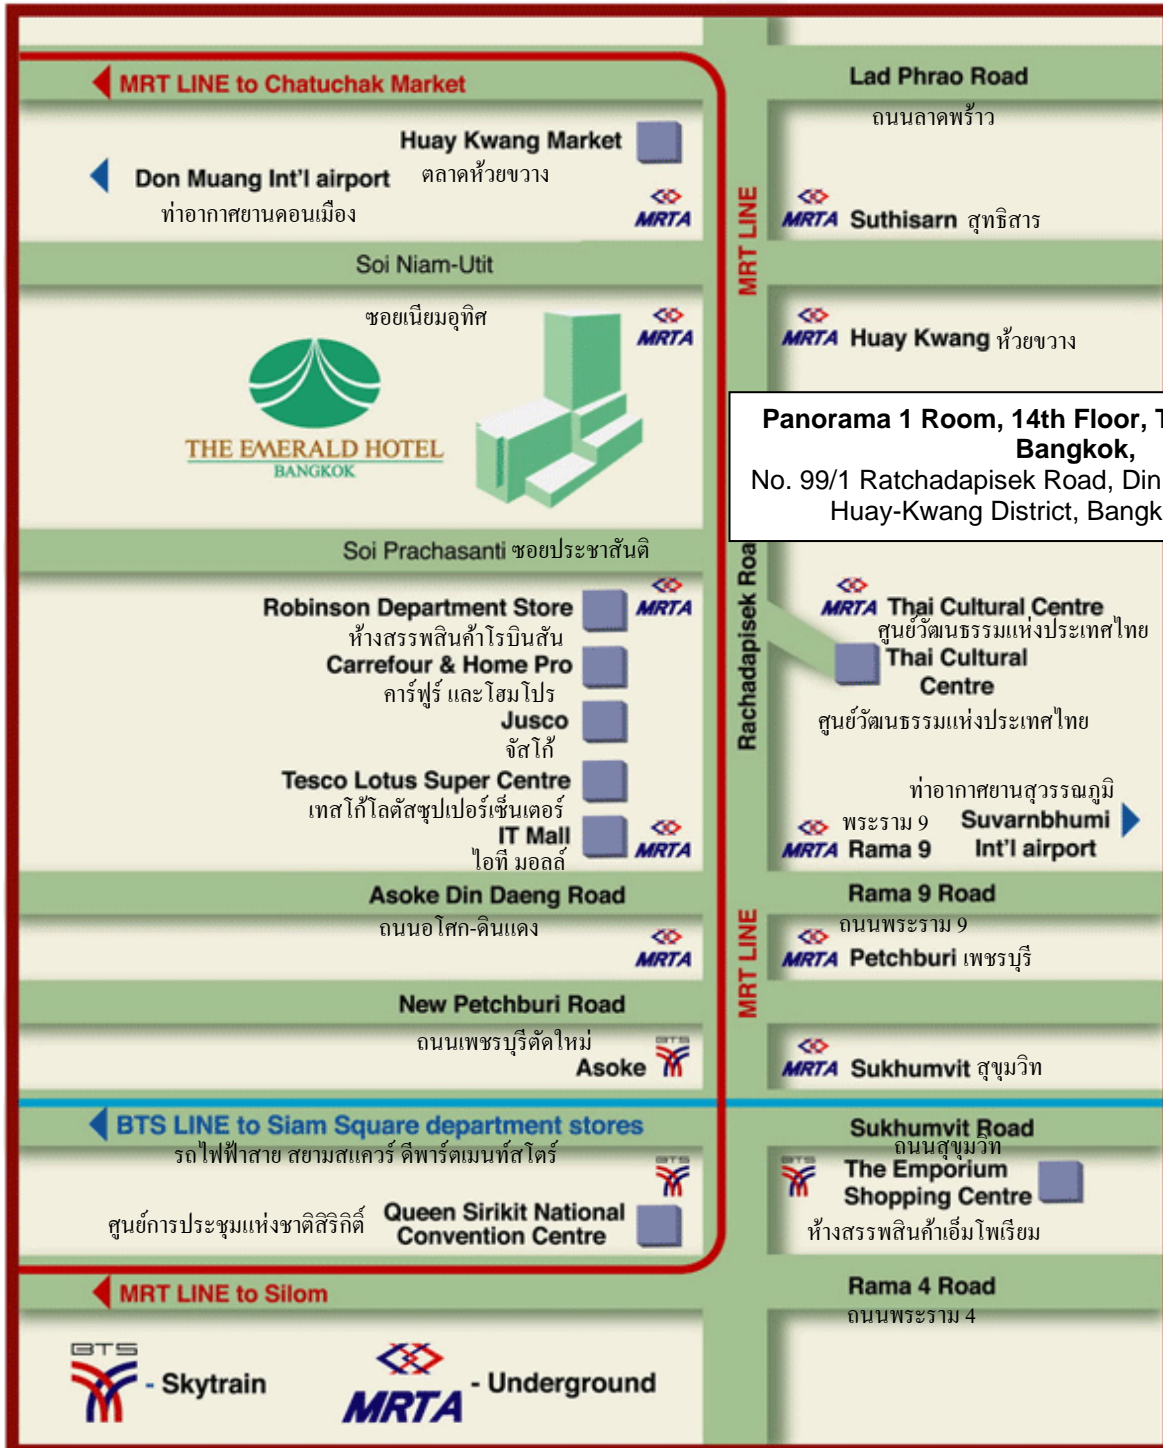

THE EMERALD HOTEL
BANGKOK

Panorama 1 Room, 14th Floor, The Emerald Hotel Bangkok,
No. 99/1 Ratchadapisek Road, Din Daeng Sub-District, Huay-Kwang District, Bangkok Metropolis